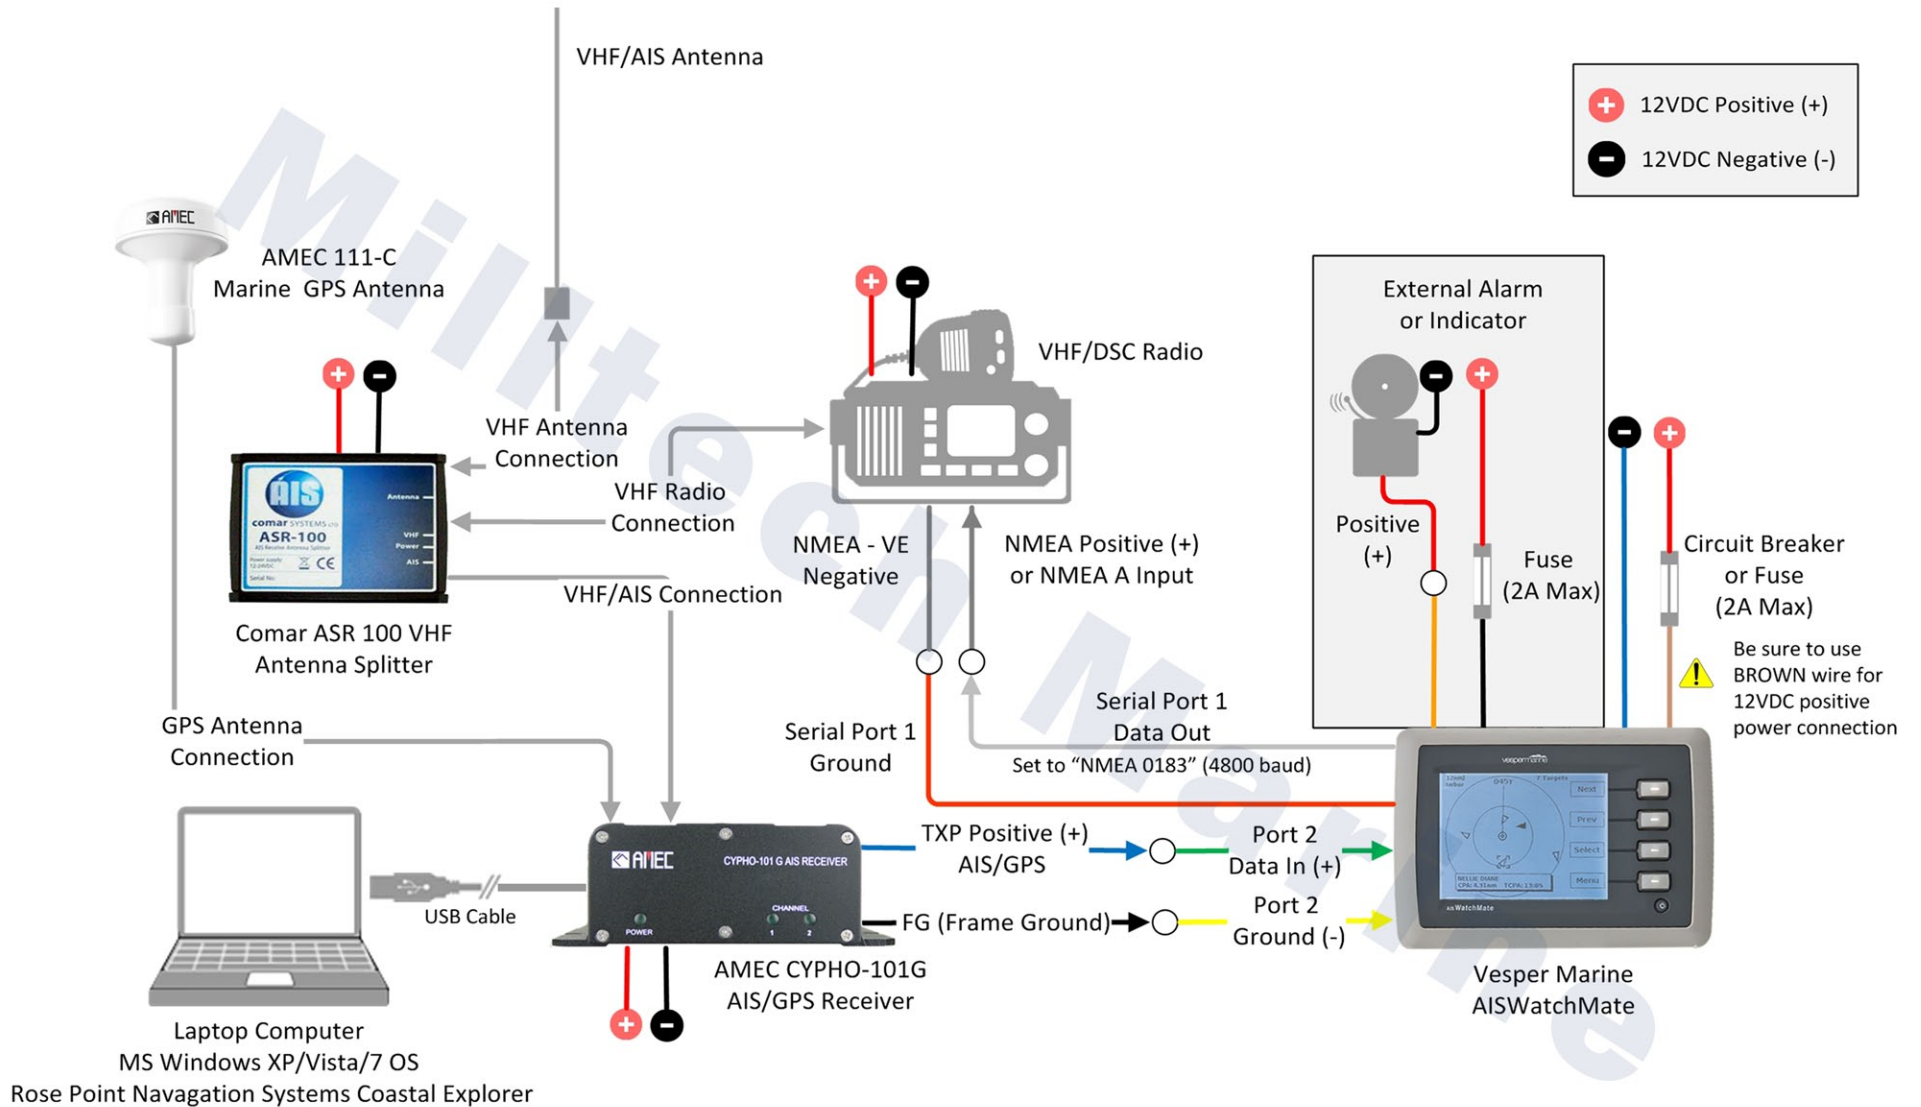

AMEC Cypho 101G AIS Receiver • ASR 100 VHF Antenna Splitter • Vesper Marine AISWatchMate • VHF DSC Radio • Windows Computer • Rose Point Navigation Systems Coastal Explorer

Note: This is one connection solution for these components. Depending on the circumstances of your specific installation, other solutions may be possible