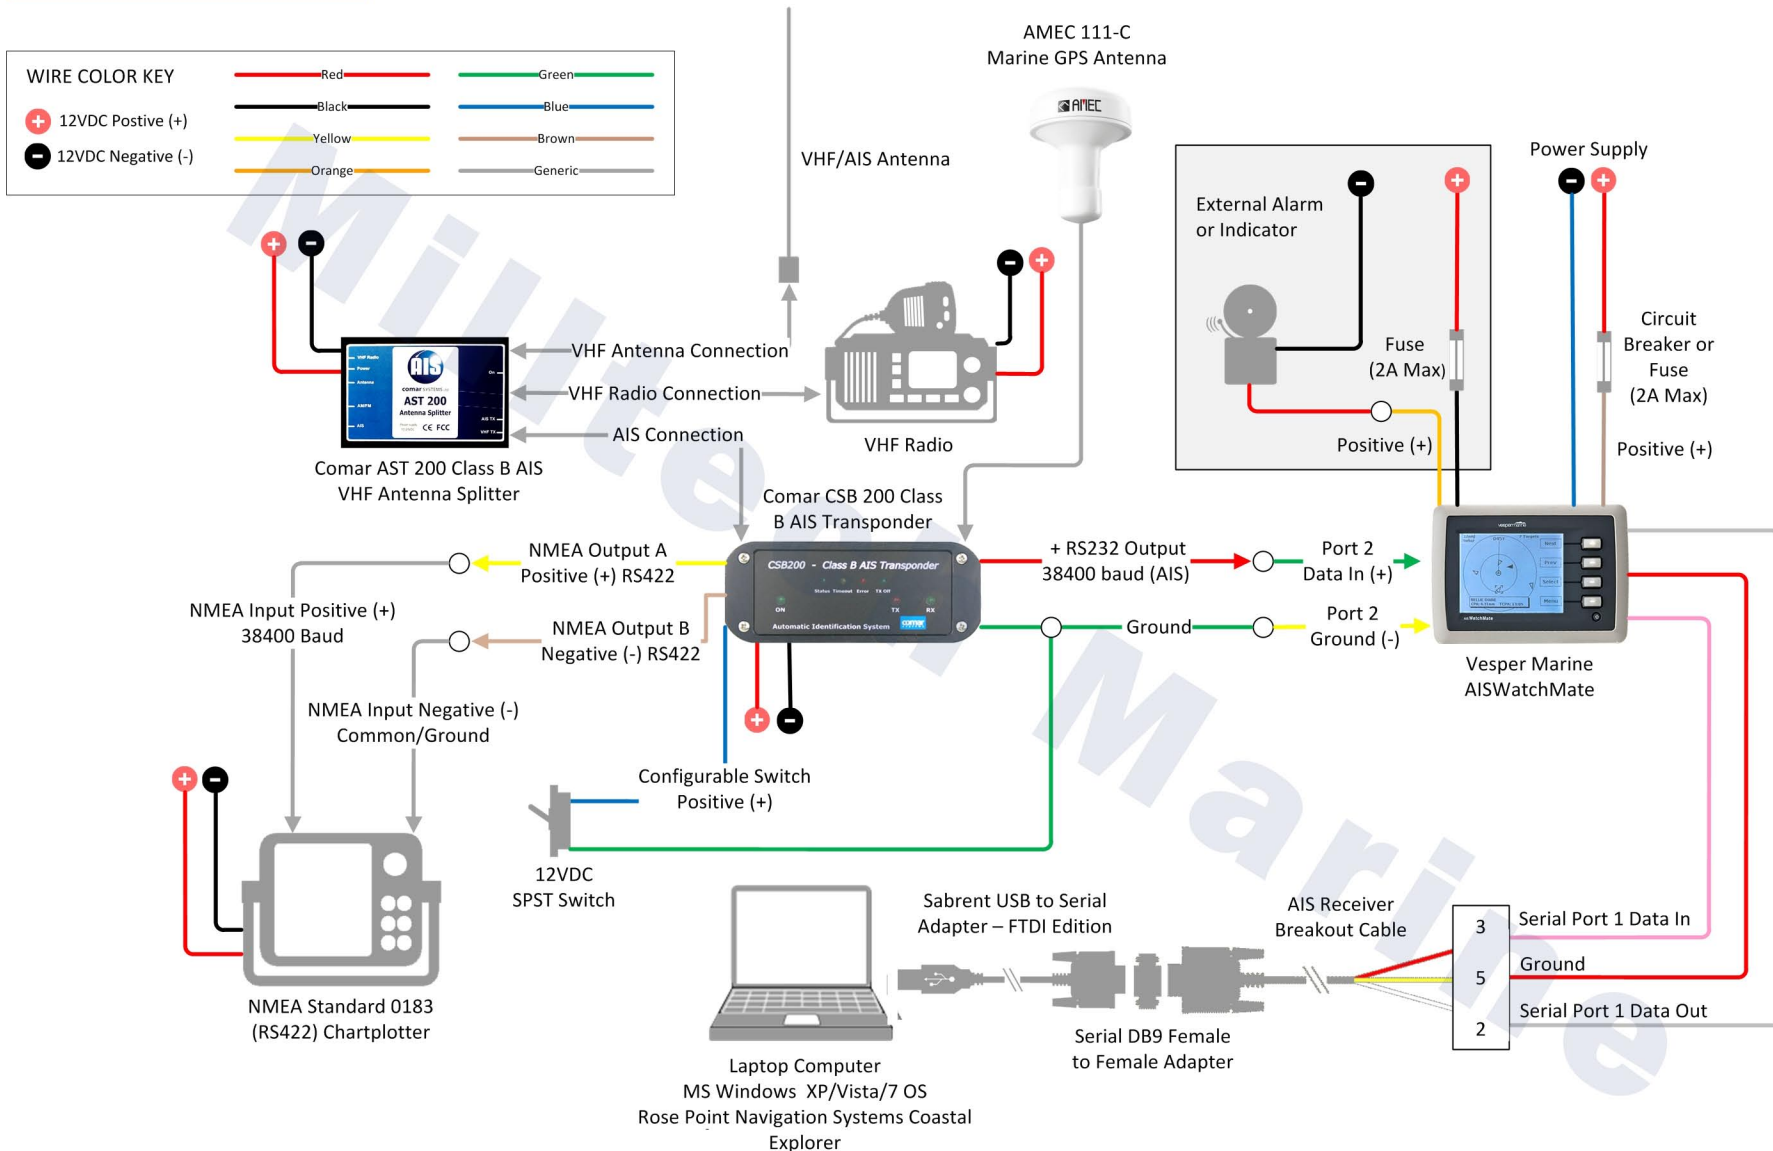

Comar CSB 200 Class B AIS Transponder • Comar AST 200 VHF Antenna Splitter • Vesper Marine AISWatchMate • VHF Radio • NMEA Standard Chartplotter • Windows Computer • Rose Point Systems Coastal Explorer

Note: This is one connection solution for these components. Depending on the circumstances of your specific installation, other solutions may be possible